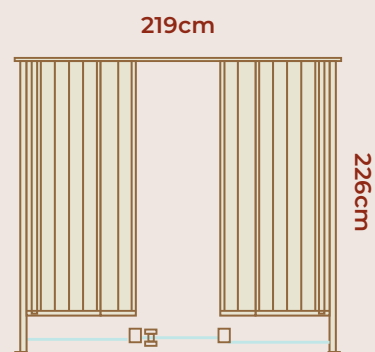

Capacity: 4 Persons

LARGE

External:
W2190 x D2260 x H2220mm

Internal:
W2038 x D1780 x H2038mm

Volume: 7m³

Capacity: 6 Persons

Pocket Sauna L-shape Benches Layout

Large Sauna Facing Benches Layout

W2190 x D1660 x H2220mm

Internal:

W2038 x D1380 x H2038mm

Volume: 5.5m³

Capacity: 4 Persons

LARGE

External:

W2190 x D2260 x H2220mm

Internal:

W2038 x D1780 x H2038mm

Volume: 7m³

Capacity: 6 Persons

WHERE THE 'BLACK CUBE' AND 'DICE'
SAUNA'S TIMBER COMES FROM

ThermoWood®

Responsibly sourced
from sustainable pine
forestry in Finland

Spruce & Alder