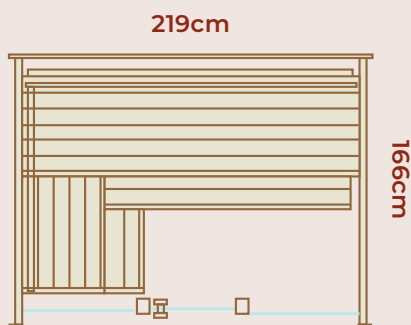

Roof Shingles

ThermoWood®

Alder Benches

Dimensions

POCKET Showroom Model

External:
W2190 x D1660 x H2220mm

Internal:
W2038 x D1380 x H2038mm

Volume: 5.5m³

Capacity: 4 Persons

LARGE

External:
W2190 x D2260 x H2220mm

Internal:
W2038 x D1780 x H2038mm

Volume: 7m³

Capacity: 6 Persons

Pocket Sauna L-shape Benches Layout

Large Sauna Facing Benches Layout

W2190 x D1660 x H2220mm

Internal:

W2038 x D1380 x H2038mm

Volume: 5.5m³

Capacity: 4 Persons

LARGE

External:

W2190 x D2260 x H2220mm