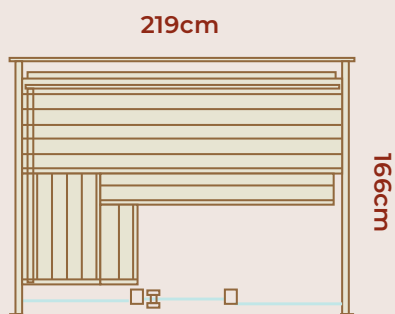

Capacity: 4 Persons

LARGE

External:
W2190 x D2260 x H2220mm

Internal:
W2038 x D1780 x H2038mm

Volume: 7m³

Capacity: 6 Persons

Pocket Sauna L-shape Benches Layout

Large Sauna Facing Benches Layout

W2190 x D1660 x H2220mm

Internal:

W2038 x D1380 x H2038mm

Volume: 5.5m³

Capacity: 4 Persons

LARGE

External:

W2190 x D2260 x H2220mm

Internal:

W2038 x D1780 x H2038mm

Volume: 7m³

Capacity: 6 Persons

WHERE THE 'BLACK CUBE' AND 'DICE'
SAUNA'S TIMBER COMES FROM

ThermoWood®

Responsibly sourced
from sustainable pine
forestry in Finland

Spruce & Alder