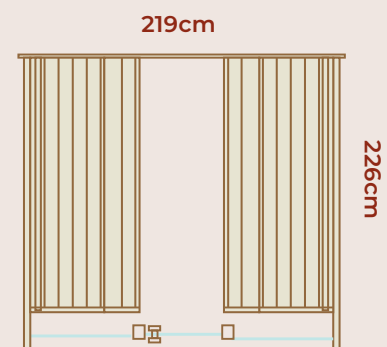

Roof Shingles

ThermoWood®

Alder Benches

Dimensions

POCKET Showroom Model

External:
W2190 x D1660 x H2220mm

Internal:
W2038 x D1380 x H2038mm

Volume: 5.5m³

Capacity: 4 Persons

LARGE

External:
W2190 x D2260 x H2220mm

Internal:
W2038 x D1780 x H2038mm

Volume: 7m³

Capacity: 6 Persons

Pocket Sauna L-shape Benches Layout

Large Sauna Facing Benches Layout

W2190 x D1660 x H2220mm

Internal:

W2038 x D1380 x H2038mm

Volume: 5.5m³

Capacity: 4 Persons

LARGE

External:

W2190 x D2260 x H2220mm