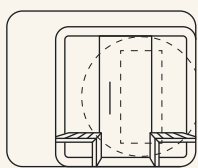

KEY FEATURES

LUXURIOUS 6-PERSON CAPACITY

With over 210cm of headroom and deep benches, the spacious Cube Sauna lets you sit back or fully recline in comfort.

SIMPLE SAUNA INSTALLATION

With pre-cut staves and cradles, you can build your Outdoor Sauna in a day, or let our team install it for you!