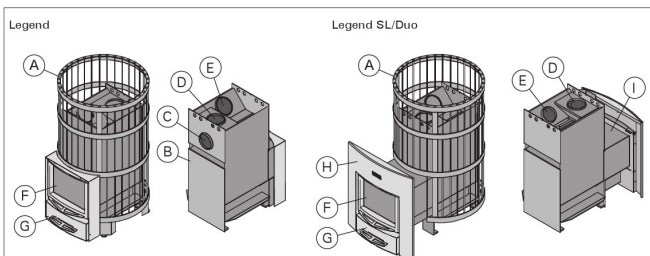

Technical details

Technical data	Type / attribute	WK150LD
Technical data	Color	Black
	Power output	16 kW
	Stone amount (kg)	120
	Dimensions	
Dimensions	Product width	530
	Product height	740
	Product depth (mm)	530
	Net weight (kg)	61.5
	Gross weight	64.2
	Package width	540
	Package height	765
Connections	Package depth	550
	Flue connection locations	Back, Top
	Chimney connection diameter	115
Safety and installation dimensions	Safety distance front (non-combustible materials)	500
	Safety distance front (combustible materials)	500
	Safety distance right side (combustible materials)	200
	Safety distance right side non-combustible materials	100
	Safety distance left side (combustible materials)	200
	Safety distance left side non-combustible materials	100
	Safety distance behind (non-combustible materials)	100
Safety distance behind (combustible materials)	250	

Technical details

Technical data	Type / attribute	WK150LD
	Safety distance (Ceiling)	1000
	Room min. height(depends on connections and therefore from output, star/delta)	1750
	Installation opening height	1750
	Installation opening width	930
	Installation opening depth	1280

Technical images

Harvia protective sheaths (all dimensions in millimeters)

Safety distances (all dimensions in millimeters)

1.1. Stove Parts

- A. Steel frame
- B. Stove body
- C. Rear connection opening
- D. Upper connection opening
- E. Soot opening
- F. Stove door
- G. Ash box
- H. Flange (only Legend 240 Duo/300 Duo)
- I. Fire chamber extension