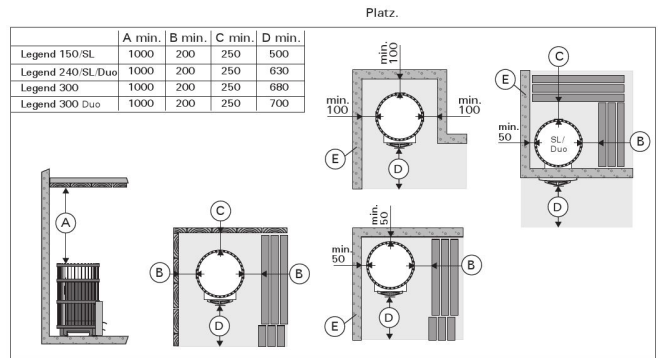

Features

Main material : Steel

H x W x D : 740.0 x 530.0 x 530.0 mm

Net weight (kg) : 61.5

Stone amount (kg) : 120.0

ID	GTIN	Power	Sauna room size min - max m3
WK150LD	6417659012416	16 kW	6.0-13.0

Spare parts

Technical details

Technical data	Type / attribute	WK150LD
Technical data	Color	Black
	Power output	16 kW
	Stone amount (kg)	120
	Dimensions	
Dimensions	Product width	530
	Product height	740
	Product depth (mm)	530
	Net weight (kg)	61.5
	Gross weight	64.2
	Package width	540
	Package height	765
Connections	Package depth	550
	Flue connection locations	Back, Top
	Chimney connection diameter	115
Safety and installation dimensions	Safety distance front (non-combustible materials)	500
	Safety distance front (combustible materials)	500
	Safety distance right side (combustible materials)	200
	Safety distance right side non-combustible materials	100
	Safety distance left side (combustible materials)	200
	Safety distance left side non-combustible materials	100
	Safety distance behind (non-combustible materials)	100
Safety distance behind (combustible materials)	250	

Technical details

Technical data	Type / attribute	WK150LD
	Safety distance (Ceiling)	1000
	Room min. height(depends on connections and therefore from output, star/delta)	1750
	Installation opening height	1750
	Installation opening width	930
	Installation opening depth	1280

Technical images

Harvia protective sheaths (all dimensions in millimeters)

Safety distances (all dimensions in millimeters)

1.1. Stove Parts

- A. Steel frame
- B. Stove body
- C. Rear connection opening
- D. Upper connection opening
- E. Soot opening
- F. Stove door
- G. Ash box
- H. Flange (only Legend 240 Duo/300 Duo)
- I. Fire chamber extension