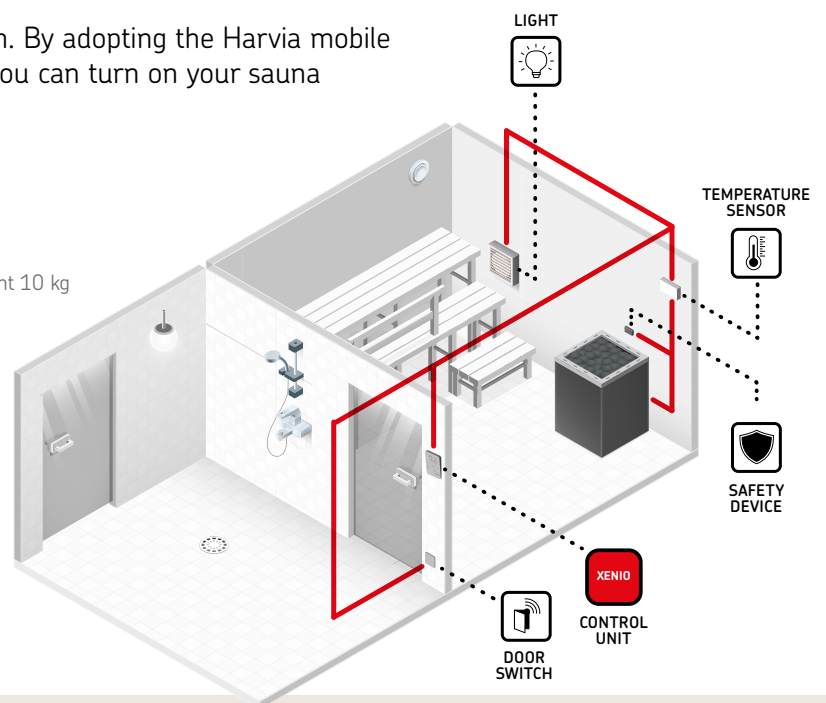

The design of the heater is sure to satisfy even the most demanding interior decorator. The stylish black pillar heater can also be embedded in the benches to serve as an impressive visual element. The control panel can be conveniently mounted wherever you like.

And most importantly, the large stone quantity ensures soft heat.

The elegant wall-mounted touch panel makes operation a cinch. The sauna will be ready precisely when you want it.

- Switch the heater on and off from a location of your choice.
- Adjust the temperature of the sauna accurately to the degree, and enjoy even and balanced warmth.
- You can also adjust the sauna lighting.
- Time the sauna to heat up at exactly the time you want it, so you can go in for a nice relaxing bath after a jog, for example.
- Take advantage of the remote activation function. By adopting the Harvia mobile switch-on function and separate safety device, you can turn on your sauna wherever and whenever you like.

 7–9 kW
  6–14 m<sup>3</sup>
 90 kg

Model: PC70XE, PC90XE

Measurements: width 320 mm, depth 320 mm, height 930 mm, weight 10 kg